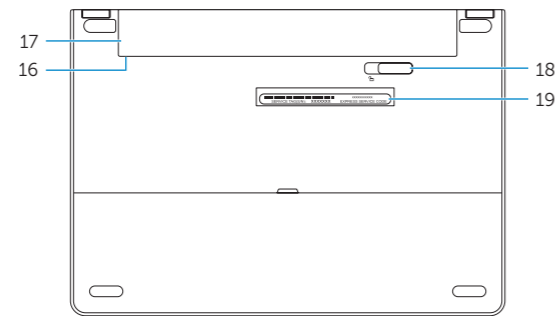

Features

Caracteristici | Funcții

- | | |
|---|---------------------------------------|
| 1. Microphone | 10. Left-click area |
| 2. Camera-status light | 11. Right-click area |
| 3. Camera | 12. Headset port |
| 4. Power-adapter port | 13. USB 2.0 ports (2) |
| 5. Network port (Inspiron 3458 only) | 14. Security-cable slot |
| 6. HDMI port | 15. Power button |
| 7. USB 3.0 port | 16. Regulatory label (in battery bay) |
| 8. Media-card reader | 17. Battery |
| 9. Power and battery-status light/
hard-drive activity light | 18. Battery-release latch |
| | 19. Service Tag label |