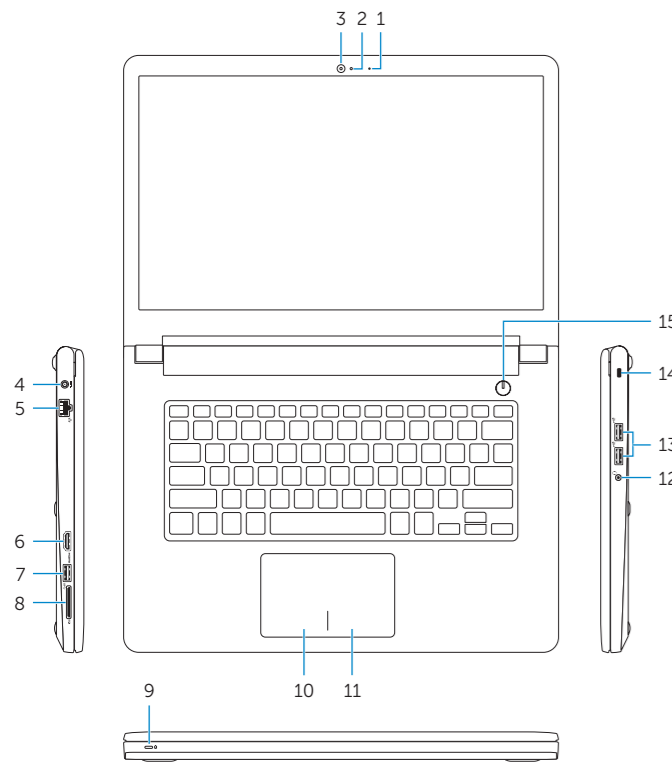

Features

Caracteristici | Funcții

- | | |
|---|---------------------------------------|
| 1. Microphone | 10. Left-click area |
| 2. Camera-status light | 11. Right-click area |
| 3. Camera | 12. Headset port |
| 4. Power-adapter port | 13. USB 2.0 ports (2) |
| 5. Network port (Inspiron 3458 only) | 14. Security-cable slot |
| 6. HDMI port | 15. Power button |
| 7. USB 3.0 port | 16. Regulatory label (in battery bay) |
| 8. Media-card reader | 17. Battery |
| 9. Power and battery-status light/
hard-drive activity light | 18. Battery-release latch |
| | 19. Service Tag label |